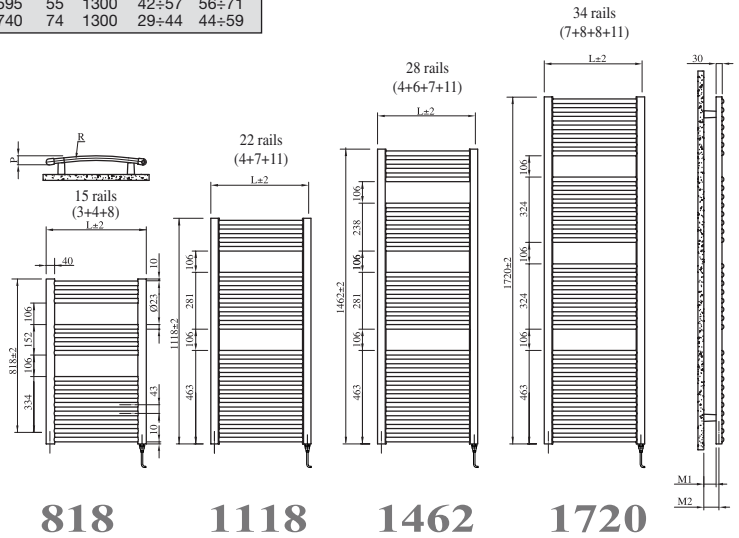

Venus Electric is available also in Chromium-plated finish.

VENUS electric

L	P	R	M1	M2
497	45	1300	47÷62	62÷77
595	55	1300	42÷57	56÷71
740	74	1300	29÷44	44÷59

TECHNICAL SPECIFICATIONS: electric towel warmer radiator made of steel; horizontal elements with round tubes 23 mm diameter; side manifolds with a 40x30 mm semioval section; complete with thermal liquid.

In photo: Venus Electric radiator. Height mm 1720, width mm 595, colour Standard White (cod. 01). Electric heater with switch.

MODEL	Code	Depth P mm	Height H mm	Width L mm	Weight Kg	Electric Power (*) Watt
818 H mm 818 15 RAILS 2 SPACES	MIS060I 01	55	818	595	12,0	400
1118 H mm 1118 22 RAILS 2 SPACES	MIM060I 01	55	1118	595	16,9	400
1462 H mm 1462 28 RAILS 3 SPACES	MIL060I 01	55	1462	595	21,6	700
1720 H mm 1720 34 RAILS 3 SPACES	MIG060I 01	55	1720	595	25,9	1000

01 = Standard White colour code - for different colour codes see the colour code.

Packaging include: 3 CHELA wall brackets.

*** ELECTRIC HEATER WITH SWITCH CONTROL**

Heater with inbuilt thermostat, calibrated at 70÷75°C and safety thermal cut off calibrated at 104°C, 230 V, 1 ph, 50 Hz with earth clamp, Class I insulation, IP54 protection index. The heater is supplied complete with an approx. 1200 mm long cable and schuko plug.